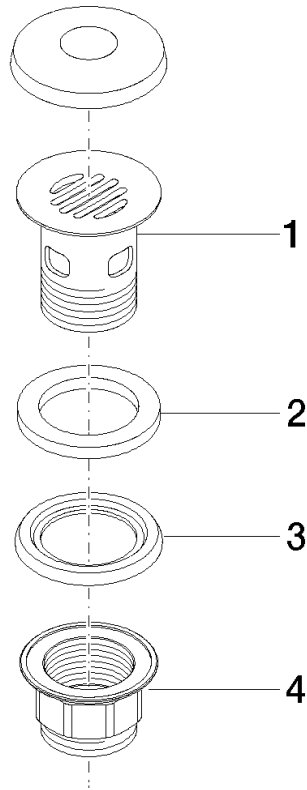

10 105 970

**Only suitable for basins with an overflow.**

Only suitable for basins with an overflow.

Fits: IMO, LULU, MADISON, MEM, TARA, CL.1, LISSÉ, VAIA, META, CYO

	Brushed Durabross (23kt Gold)	10 105 970-28
	Chrome	10 105 970-00
	Brushed Platinum	10 105 970-06
	Platinum	10 105 970-08
	Durabross (23kt Gold)	10 105 970-09
	Dark Chrome	10 105 970-19
	Light Gold	10 105 970-26
	Brushed Light Gold	10 105 970-27
	Matte Black	10 105 970-33
	Brushed Bronze	10 105 970-42
	Brushed Champagne (22kt Gold)	10 105 970-46
	Champagne (22kt Gold)	10 105 970-47
	Brushed Chrome	10 105 970-93
	Brushed Dark Platinum	10 105 970-99

**Required miscellaneous**

	<b>Washer NBR 70 39,0 x 29,0 x 2,0 mm -</b>	09 14 05 016 90
---	---	--------------------

**Required miscellaneous**

	<b>Pipe Ø 32 x 0,75 x 110 mm - Brushed Durabross (23kt Gold)</b>	09 28 23 005- 28
---	--	---------------------

10 105 970

10 105 970

**Spare parts list**

No.	Item Number	Name	Quantity used	Delivery time
1	09 11 01 027-28	cup	1	20
2	09 14 05 039 90	seal	1	2
3	09 14 03 025 90	seal	1	2
4	09 23 10 020-28	nut	1	20