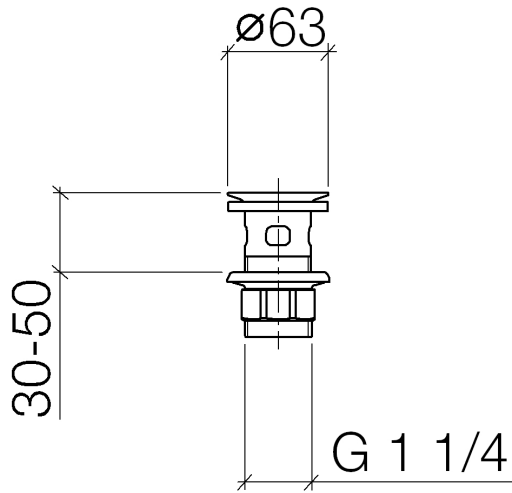

10 105 970

**Only suitable for basins with an overflow.**

Only suitable for basins with an overflow.

Fits: IMO, LULU, MADISON, MEM, TARA, CL.1, LISSÉ, VAIA, META, CYO

	Brushed Durabross (23kt Gold)	10 105 970-28
	Chrome	10 105 970-00
	Brushed Platinum	10 105 970-06
	Platinum	10 105 970-08
	Durabross (23kt Gold)	10 105 970-09
	Dark Chrome	10 105 970-19
	Light Gold	10 105 970-26
	Brushed Light Gold	10 105 970-27
	Matte Black	10 105 970-33
	Brushed Bronze	10 105 970-42
	Brushed Champagne (22kt Gold)	10 105 970-46
	Champagne (22kt Gold)	10 105 970-47
	Brushed Chrome	10 105 970-93
	Brushed Dark Platinum	10 105 970-99

**Required miscellaneous**

	<b>Washer NBR 70 39,0 x 29,0 x 2,0 mm -</b>	09 14 05 016 90
---	---	--------------------

**Required miscellaneous**

	<b>Pipe Ø 32 x 0,75 x 110 mm - Brushed Durabross (23kt Gold)</b>	09 28 23 005- 28
---	--	---------------------

10 105 970

10 105 970

**Spare parts list**

No.	Item Number	Name	Quantity used	Delivery time
1	09 11 01 027-28	cup	1	20
2	09 14 05 039 90	seal	1	2
3	09 14 03 025 90	seal	1	2
4	09 23 10 020-28	nut	1	20